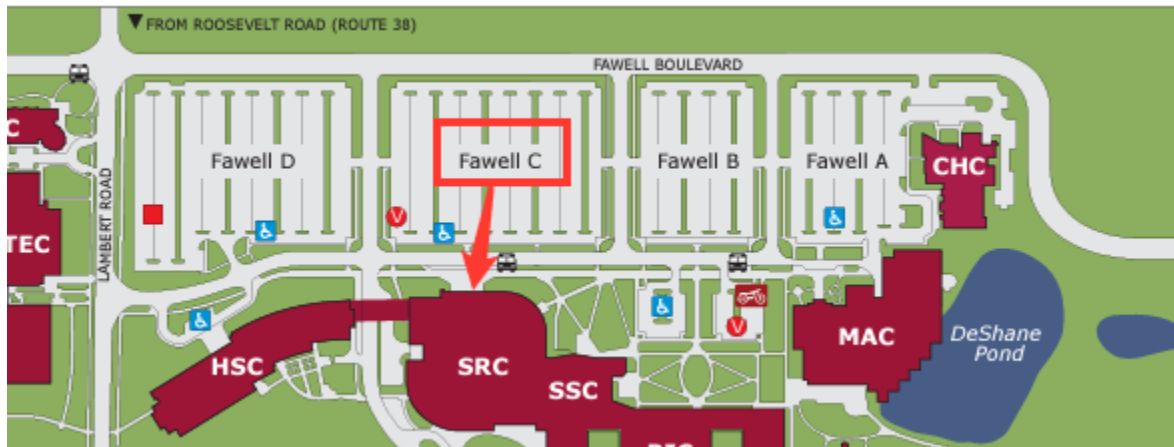

Suggested Parking:

The Jack H. Turner Conference Center (SRC 2000) is located on the second floor of the Student Resources Center. The best parking will be **Fawell C** and enter the building through **SRC Door/Exit 1 (revolving door)**. **Once you enter the building** you can take the stairs (on your right) or elevator (on your left) up to the second floor. SRC 2000 is to the right of the elevator. We will also have signs posted.

Parking:

Once in the building: